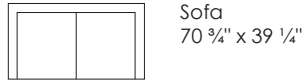

Sofa
78 3/4" x 39 1/4"