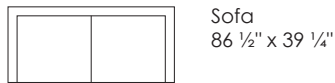

Sofa
94 1/2" x 39 1/4"