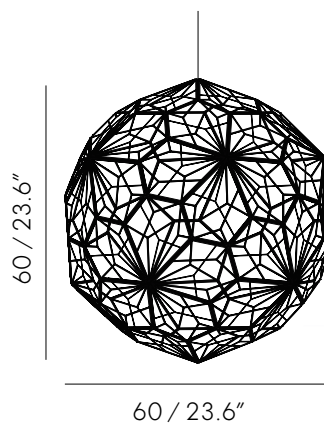

60 / 23.6"

Etch Web Pendant Brass

New addition to the much-loved Etch family. A space filling shade made from photo-etched sheets of pure brass, designed to cast atmospheric angular shadows when lit. Another experiment in our long running exploration of mathematics and geometry, an irregular pentagon shape is repeated 60 times across the body to create a total sphere. Etch Web in polished brass is astonishingly beautiful, with an ethereal visual attitude. A lamp is suspended within the centre to make it the ultimate shadow play pendant. Designed to add warmth and sophistication to the hallway, the hotel lobby or the dining room. Also available in stainless steel.

	Bulb spec EU/UK	E27 42W (max) Bulb not included		
	Cable length Cable colour	250cm/ 98.4in ● Black		
	Ceiling Rose Diameter Colour Material	12.5cm/ 4.9in ● Brass Brass-plated metal		
	Packaging (m)	H	W	D
	ETW01B	0.73	0.73	0.74
	SPA04EU	0.13	0.13	0.16
	Packaged weight (kg)			
	ETW01B	8.00		
	SPA04EU	0.65		
	Weight (kg)			
	ETW01B	TBC		
	SPA04EU	TBC		
	Dimensions (cm/in)			
	ETW01B	ø 60.0cm / 23.6in		

Bulb spec	
SPA04CHEU	E27 42W Halogen energy
SPA04CHUL	A19 40W Globe

Cable length	
SPA04EU	250cm / 98 in
SPA04UL	250cm / 98 in
Cable colour	Black and white striped cable

Ceiling Rose	
Diameter	
SPA04EU	12.5 cm / 4.9 in
SPA04UL	12.5 cm / 4.9 in
Colour	Chrome
Material	Plated Steel

Packaging (m)	H	W	D
ETW01S	0.74	0.74	0.76
SPA04CHEU	0.13	0.15	0.15
SPA04CHUL	0.13	0.15	0.15

Weight (kg)	
ETW01S	8.30

Dimensions (cm/in)
Ø 60 cm / 23.6 in