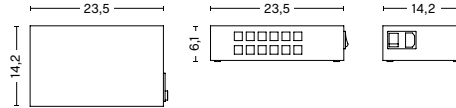

**DIMENSIONS**

WIDTH / 14 cm / 5.5"

DEPTH / 14 cm / 5.5"

HEIGHT / 22 cm / 8.7"

**OPTIONS**

/ A USB charging station able to charge 24 PC Portable lamps simultaneously. Designed for settings where multiple PC Portable lamps are used on a regular basis.