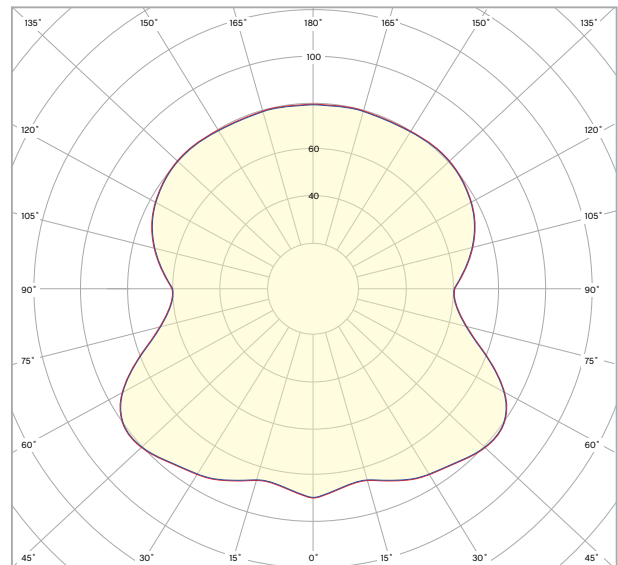

**PHOTOMETRICS FOR OPAQUE SHADE**

cd/klm

— C0 - C180 — C90 - C270

$\eta = 100\%$

**PHOTOMETRICS FOR TRANSLUCENT SHADE**

cd/klm

— C0 - C180 — C90 - C270

$\eta = 100\%$