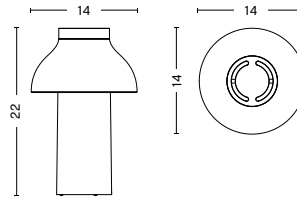

**DIMENSIONS**

WIDTH / 14 cm / 5.5"

DEPTH / 14 cm / 5.5"

HEIGHT / 22 cm / 8.7"

**OPTIONS**

/ A USB charging station able to charge 24 PC Portable lamps simultaneously. Designed for settings where multiple PC Portable lamps are used on a regular basis.