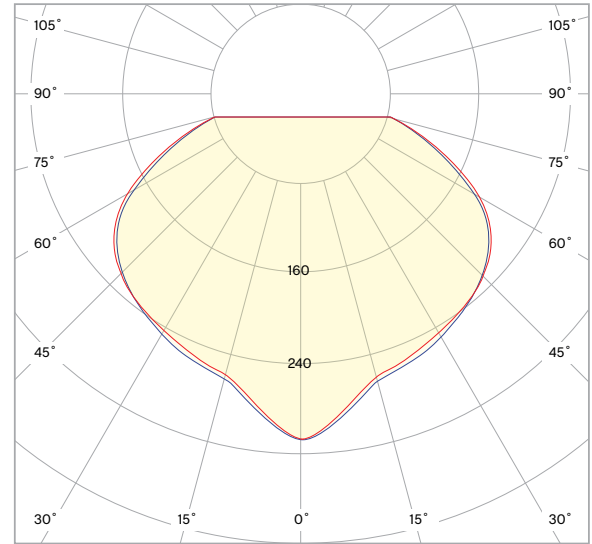

**PHOTOMETRICS FOR OPAQUE SHADE**

cd/klm

— C0 - C180 — C90 - C270

$\eta = 100\%$

**PHOTOMETRICS FOR TRANSLUCENT SHADE**

cd/klm

— C0 - C180 — C90 - C270

$\eta = 100\%$