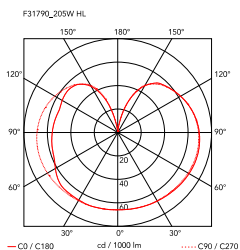

## IC Lights Ceiling/Wall 2

by Michael Anastassiades , 2014

Wall-ceiling lamp providing diffused light. Frame in brass, brushed and transparent varnished or chrome steel. Blown glass opal diffuser.

Mounting	Ceiling and wall
Environment	Indoor
Finish	Brushed brass, Chrome
Weight	3.7 Kg
Light sources available	1 x LED 13W E27 1400lm 3000K [e] cod. RF25535 DIMMER 1 x LED 13W E27 1400lm 2700K [e] cod. RF26065 DIMMER 1 x LED 17W E27 1900lm 2700K [e] cod. RF26259 DIMMER 1 x LED 17W E27 2000lm 3000K [e] cod. RF26258 DIMMER