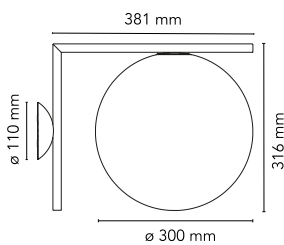

## IC Lights Ceiling/Wall 2

by Michael Anastassiades , 2014

Wall-ceiling lamp providing diffused light. Frame in brass, brushed and transparent varnished or chrome steel. Blown glass opal diffuser.

Mounting	Ceiling and wall
Environment	Indoor
Finish	Brushed brass, Chrome
Weight	3.7 Kg
Light sources available	1 x LED 13W E27 1400lm 3000K [e] cod. RF25535 DIMMER 1 x LED 13W E27 1400lm 2700K [e] cod. RF26065 DIMMER 1 x LED 17W E27 1900lm 2700K [e] cod. RF26259 DIMMER 1 x LED 17W E27 2000lm 3000K [e] cod. RF26258 DIMMER