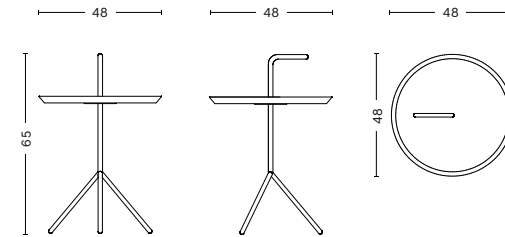

DLM

DESIGN BY THOMAS BENTZEN

HAY

DLM

Thomas Bentzen's portable side table is aptly named 'Don't Leave Me'. Abbreviated to DLM, it features a convenient handle that allows the metal table to be carried from room to room. Although it has a lightweight and portable structure, the three slanted legs provide great stability. Available in two sizes, the DLM and DLM XL make functional alternatives to traditional coffee tables and can be used in most home or office environments. Both sizes are made in powder coated steel and come in different colour options.

- DLM -

DIMENSIONS

Ø38 x H58 cm

Ø48 x H65 cm

- DLM -

MATERIALS

Powder coated steel

COLOURS

		COLOUR						
		WHITE	BLACK	GREY	SUN YELLOW	TOFFEE	DEEP BLUE	CHERRY RED
SIZE	DLM	•	•	•	•	•	•	•
	DLM XL	•	•	•				

- DLM -

DLM
1024715319000 / White

DLM
1024715329000 / Black

DLM
1024715339000 / Grey

DLM
1024716009000 / Sun yellow