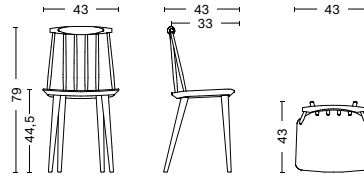

CONSTRUCTION

Seat in moulded beech plywood with outer veneer. Legs are premounted with glue. Painted versions have a layer of paper on the top to prevent cracks to the veneer.

Assembled.

COLOUR & FINISH

DIMENSIONS

WIDTH / 43 cm / 16.9"
DEPTH / 43 cm / 16.9"
HEIGHT / 79 cm / 31.1"
SEAT HEIGHT / 44,5 cm / 17.52"
SEAT DEPTH / 33 cm / 13"

OPTIONS

- / Cushions in different standard fabrics and leathers.
- / STANDARD GLIDER / Suitable for most floorings which are not too sensitive. Sold separately and should be mounted by the customer.
- / FELT GLIDER / Protective gliders for wooden floors. Sold separately and should be mounted by the customer.
- / FELT GLIDER SOFT / For sensitive floors like soft wooden floors and painted floors etc. Sold separately and should be mounted by the customer.