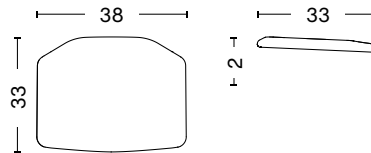

Care- and maintenance instructions and test certificates are available at hay.com.

J77 CUSHION

DESIGN BY HAY

DIMENSIONS

WIDTH / 38 cm / 15"
DEPTH / 33 cm / 13"
HEIGHT / 2 cm / 0.79"

FOAM

20 mm foam.

FABRICS