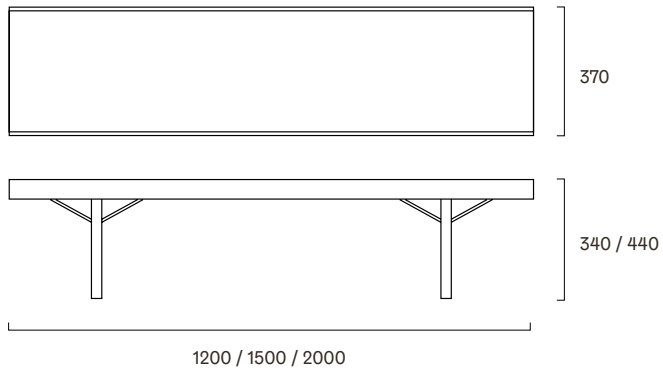

Krobo Bench

Info Bench in laminated lacquered oak, walnut or fully coloured black oak. Base in solid wood. Available in two heights and three lengths.

Design Torbjørn Afdal, 1963

Dimensions (mm)

Wood Colours