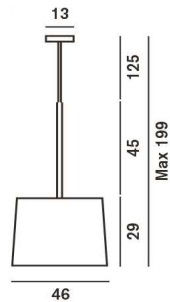

Twiggy, suspension technical info

FOSCARINI

Description

Suspension lamp with direct and indirect light. Colored diffuser made of fibreglass-based composite material and liquid coated. translucent polycarbonate upper diffuser disc, PMMA lower diffuser disc with polyprismatic internal surface. Transparent electrical cable, ceiling rose with galvanised metal bracket and matt white batch dyed ABS cover. Supplied with a decorative rod which partially covers the electrical cable with the same color as the diffuser. Canopy decentralisation kit available.

Materials Coated fibreglass-based composite material, PMMA, and polycarbonate

Colors white, black

Brightness light
direct / indirect light

Model

Twiggy

Weight

net kg: 1,80
gross kg: 4,10

Packaging

vol. m3: 0,096
n. boxes: 2

Bulbs

Halogen 3x77W E27

LED Retrofit/FLUO 3x77W E27

Certifications

Energy Class

A+ A B C

[2D/3D drawings](#)
[photometric info](#)
[assembly instructions](#)