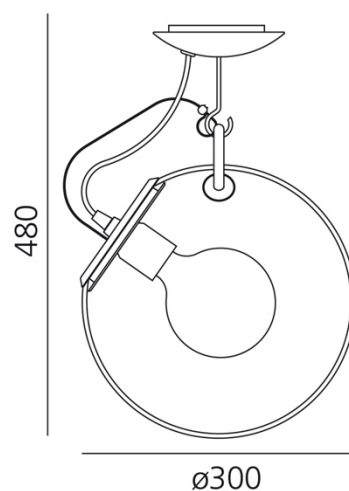

PRODUCT DATA SHEET

Miconos Ceiling - Polished chrome

DESIGN BY:

Ernesto Gismondi
2000

MATERIALS:

Blown glass, steel

DESCRIPTION:
SELECT

EXTRA FLUO / LED

Polished chrome

PRODUCT CODE

A022800

Light emission

IP20

Dimmable
TECHNICAL DATA SHEET
FEATURES

Product name:	Miconos Ceiling - Polished chrome
Article Code:	A022800
Colour:	Polished chrome
Material:	Blown glass, steel
Series:	Design
Environment:	Indoor
Area contract:	

OPTICS

Emission:	Diffused And Direct
-----------	---------------------

DIMENSIONS

Height:	cm 48
Diameter:	cm 30

DIMENSIONS

LAMPS NOT INCLUDED

<input type="checkbox"/>	Category:	FLUO
	Number:	1
	Watt:	23 W
	Socket:	E27
	Colour temperature (K):	3000K
	Class:	A