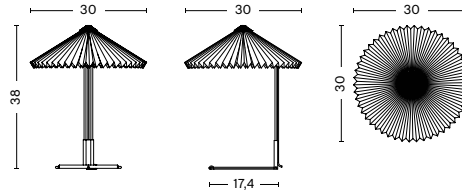

MATIN

DESIGN BY INGA SEMPÉ

The Matin table lamp offers a contemporary yet poetic design, with a construction that combines visual delicacy with physical robustness. It consists of a steel wire bent frame finished in polished brass with matt black hardware, and is paired with a pleated cotton shade in a variety of vibrant colours. The light source is an integrated LED, offering a diffused downlight which is accompanied by a digital in-line dimmer control to adjust the output of light if required.

DIMENSIONS

SMALL

WIDTH / 30 cm / 11.8"
DEPTH / 30 cm / 11.8"
HEIGHT / 38 cm / 15"

LARGE

WIDTH / 38 cm / 15"
DEPTH / 38 cm / 15"
HEIGHT / 52 cm / 20.5"

TECHNICAL SPECIFICATIONS

- / LIGHT SOURCE / Integrated LED
- / POWER (watts) / 5W
- / DIMMABLE / Yes
- / POWER SUPPLY / 220-240V AC at 50-60Hz
UK/EU plug mounted adapter
- / CORD LENGTH / 200 cm
- / SWITCH / Inline step dimmer. Located 50 cm from lamp base