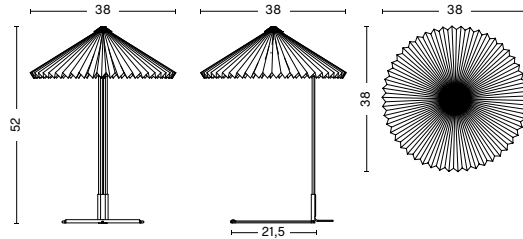

MATIN

DESIGN BY INGA SEMPÉ

The Matin table lamp offers a contemporary yet poetic design, with a construction that combines visual delicacy with physical robustness. It consists of a steel wire bent frame finished in polished brass with matt black hardware, and is paired with a pleated cotton shade in a variety of vibrant colours. The light source is an integrated LED, offering a diffused downlight which is accompanied by a digital in-line dimmer control to adjust the output of light if required.

DIMENSIONS

SMALL

WIDTH / 30 cm / 11.8"
DEPTH / 30 cm / 11.8"
HEIGHT / 38 cm / 15"

LARGE

WIDTH / 38 cm / 15"
DEPTH / 38 cm / 15"
HEIGHT / 52 cm / 20.5"

TECHNICAL SPECIFICATIONS

- / LIGHT SOURCE / Integrated LED
- / POWER (watts) / 5W
- / DIMMABLE / Yes
- / POWER SUPPLY / 220-240V AC at 50-60Hz
UK/EU plug mounted adapter
- / CORD LENGTH / 200 cm
- / SWITCH / Inline step dimmer. Located 50 cm from lamp base