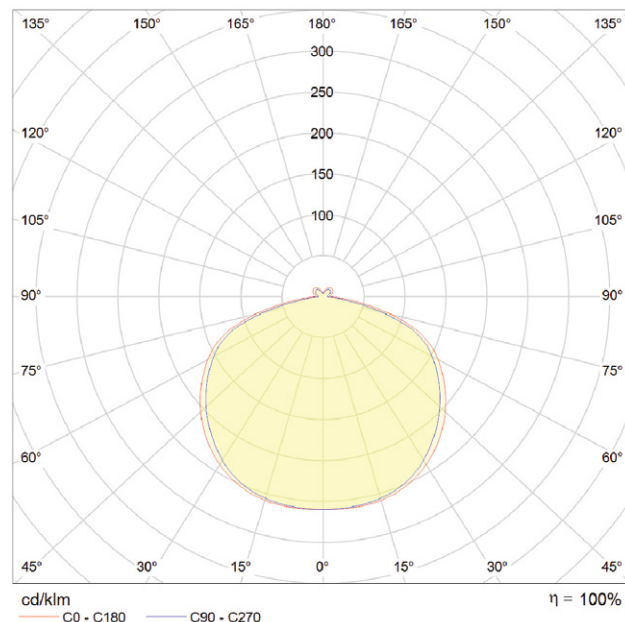

TECHNICAL SPECIFICATIONS

- / LIGHT SOURCE / Integrated LED
- / POWER (watts) / 5W
- / DIMMABLE / Yes
- / POWER SUPPLY / 220-240V AC at 50-60Hz
  UK/EU plug mounted adapter
- / CORD LENGTH / 200 cm
- / SWITCH / Inline step dimmer. Located 50 cm from lamp base

TEST SPECIFICATIONS*

- / FLUX (lumens) / 150lm
- / CCT (kelvin) / 2800k, warm white
- / CRI (1-100) / 85

*Photometrics and the specification shown is taken using the integrated LED bulb fitted in the production luminaire.

CERTIFICATIONS

/ CE approved: this product has been assessed and complies with the essential requirements of the relevant European directives.

Tested according to the following European EN standards which relate specifically to electrical lighting products including:

- / EN 55015:2013 (radio disturbance)
- / EN 61547:2009 (EMC immunity)
- / EN 61000-3-2:2014 (EMC compatibility)
- / EN 61000-3-3:2013 (EMC compatibility)
- / EN 60598-2-4:1997 (portable luminaires)
- / EN 60598-1:2015 (general requirements)
- / EN 62493:2010 (human exposure to EMC)

PHOTOMETRICS

DOWNLOADS

2D files, 3D files and packshots are available in our imagebank at hay.com.

Care and maintenance instructions and CE attestation of conformity certificates are available at hay.com.

An overview of the complete HAY lighting collection and accessories, can be found at hay.dk/en/contract/products/lighting.

HAY