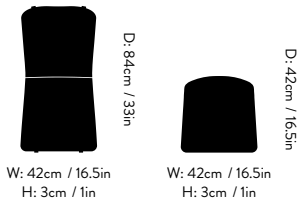

Thorvald Cushion & Seat Pad ^{SC94 & SC95}

Space Copenhagen

2024

Product description

Outdoor Cushion & Seat Pad

Environment

Outdoor

Material

Heritage Papyrus: Water repellent & stain proof canvas made from 50% recycled acrylic, 47% acrylic, 3% polyester

Marquetry Bora: Water repellent & stain proof canvas made from 100% acrylic

Production process

Fast drying foam and wadding is cut and put in to a cover.

Finishes

Heritage Papyrus

Marquetry Bora

Dimensions

Cushion:

H: 3cm / 1in, W: 42cm / 16.5in, D: 84cm / 33in

Seat pad:

H: 3cm / 1in, W: 42cm / 16.5in, D: 42cm / 16.5in

Packaging dimensions

Cushion:

H: 10cm / 4in, W: 43cm / 17in, D: 43cm / 17in

Seat pad:

H: 4cm / 2in, W: 43cm / 17in, D: 43cm / 17in

Weight

Cushion: 0.6 kg / incl. packaging: 0.6 kg

Seat pad: 0.3 kg / incl. packaging: 0.3 kg

Colli quantity

Cushion: 1 (9 pcs)

Seat pad: 1 (15 pcs)

Country of origin

Poland

Certifications

Greenguard Gold certified (fabric only)

Cleaning instructions

Please download our Material Care & Cleaning instructions through www.andtradition.com