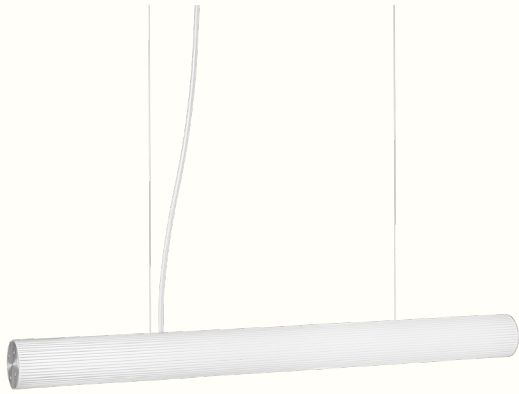

Vuelta Wall Lamp 100

Fusing textural complexity with modern simplicity, the Vuelta Pendant features cylindrical translucent glass with a distinct rippled surface and brushed metal finishes. With an LED light source that emits a soft, diffused light, the Vuelta Pendant comes with an adjustable dimmer remote for ultimate ambiance control. Use the pendant on its own, or hang multiple lamps in a row for a bright, uniformed statement.

1104263513
White/Stainless Steel