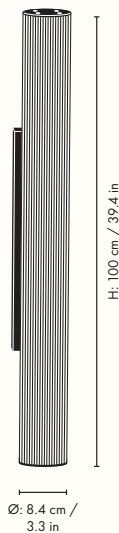

Measurements