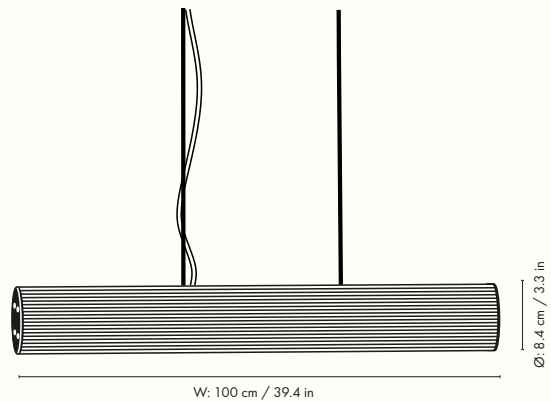

Measurements