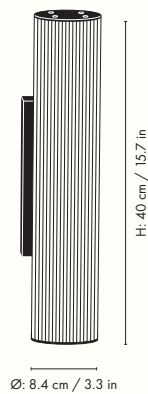

Measurements