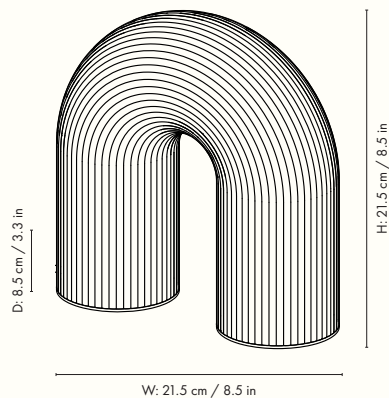

Measurements