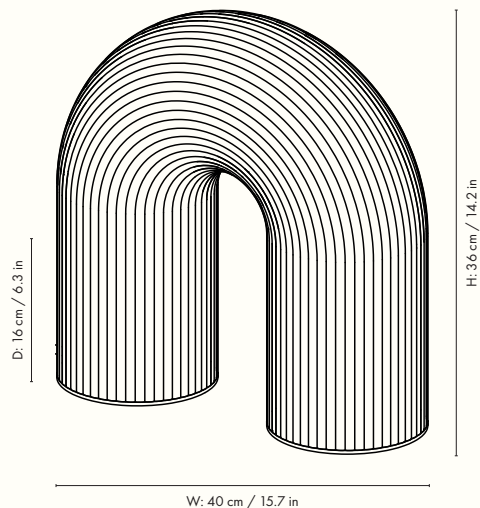

Measurements