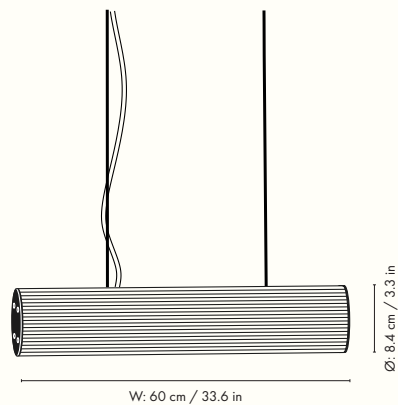

Measurements