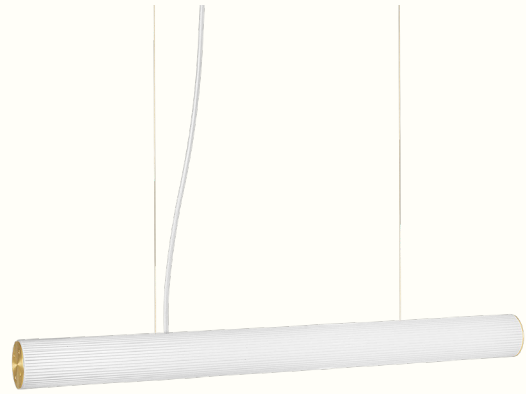

1104263020
White/Brass