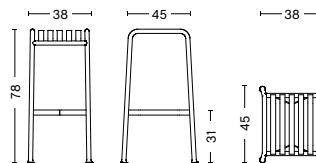

Care- and maintenance instructions and test certificates are available at hay.com.

DIMENSIONS

PALISSADE TABLE

LENGTH / 82,5 cm / 32.48"
 WIDTH / 90 cm / 35.43"
 HEIGHT / 75 cm / 29.53"

PALISSADE TABLE

LENGTH / 170 cm / 66.93"
 WIDTH / 90 cm / 35.43"
 HEIGHT / 75 cm / 29.53"

PALISSADE MIDDLE LEG

LENGTH / 90 cm / 35.43"
 DEPTH / 13,5 cm / 5.31"
 HEIGHT / 75 cm / 29.53"

PALISSADE LOUNGE SOFA

WIDTH / 139 cm / 54.72"
 DEPTH / 88 cm / 34.65"
 HEIGHT / 70 cm / 27.56"
 SEAT HEIGHT / 38 cm / 14.96"
 SEAT DEPTH / 49 cm / 19.29"

PALISSADE LOUNGE CHAIR LOW

WIDTH / 73 cm / 28.74"
 DEPTH / 81 cm / 31.89"
 HEIGHT / 70 cm / 27.56"
 SEAT HEIGHT / 38 cm / 14.96"
 SEAT DEPTH / 49 cm / 19.29"

PALISSADE LOUNGE CHAIR HIGH

WIDTH / 73 cm / 28.74"
 DEPTH / 92 cm / 36.22"
 HEIGHT / 88 cm / 34.65"
 SEAT HEIGHT / 38 cm / 14.96"
 SEAT DEPTH / 49 cm / 19.29"

PALISSADE BAR STOOL

WIDTH / 38 cm / 14.96"
 DEPTH / 45 cm / 17.72"
 HEIGHT / 78 cm / 30.71"

PALISSADE DINNING ARMCHAIR

WIDTH / 63 cm / 24.80"
DEPTH / 66 cm / 25.98"
HEIGHT / 80 cm / 31.49"
SEAT HEIGHT / 45 cm / 17.71"
SEAT DEPTH / 44 cm / 17.32"