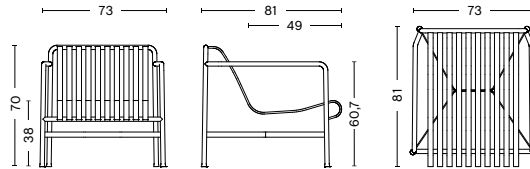

Care- and maintenance instructions and test certificates are available at hay.com.

DIMENSIONS

PALISSADE TABLE

LENGTH / 82,5 cm / 32.48"
 WIDTH / 90 cm / 35.43"
 HEIGHT / 75 cm / 29.53"

PALISSADE TABLE

LENGTH / 170 cm / 66.93"
 WIDTH / 90 cm / 35.43"
 HEIGHT / 75 cm / 29.53"

PALISSADE MIDDLE LEG

LENGTH / 90 cm / 35.43"
 DEPTH / 13,5 cm / 5.31"
 HEIGHT / 75 cm / 29.53"

PALISSADE LOUNGE SOFA

WIDTH / 139 cm / 54.72"
 DEPTH / 88 cm / 34.65"
 HEIGHT / 70 cm / 27.56"
 SEAT HEIGHT / 38 cm / 14.96"
 SEAT DEPTH / 49 cm / 19.29"

PALISSADE LOUNGE CHAIR LOW

WIDTH / 73 cm / 28.74"
 DEPTH / 81 cm / 31.89"
 HEIGHT / 70 cm / 27.56"
 SEAT HEIGHT / 38 cm / 14.96"
 SEAT DEPTH / 49 cm / 19.29"

PALISSADE LOUNGE CHAIR HIGH

WIDTH / 73 cm / 28.74"
 DEPTH / 92 cm / 36.22"
 HEIGHT / 88 cm / 34.65"
 SEAT HEIGHT / 38 cm / 14.96"
 SEAT DEPTH / 49 cm / 19.29"