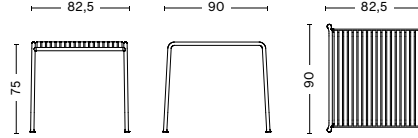

EN 581-2: 2015 / Outdoor furniture - seating and tables for camping, domestic and contract use - Part 2: Mechanical safety requirements and test methods for seating.

DOWNLOADS

2D files, 3D files and packshots are available in our imagebank at hay.com.

Care- and maintenance instructions and test certificates are available at hay.com.

DIMENSIONS

PALISSADE TABLE

LENGTH / 82,5 cm / 32.48"
 WIDTH / 90 cm / 35.43"
 HEIGHT / 75 cm / 29.53"

PALISSADE TABLE

LENGTH / 170 cm / 66.93"
 WIDTH / 90 cm / 35.43"
 HEIGHT / 75 cm / 29.53"