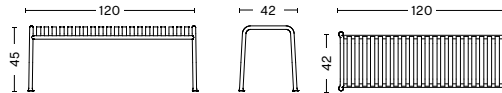

PALISSADE BENCH

WIDTH / 120 cm / 47.24"
DEPTH / 42 cm / 16.54"
HEIGHT / 45 cm / 17.71"