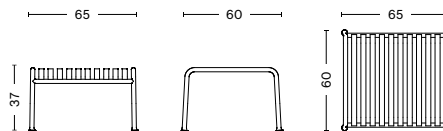

PALISSADE OTTOMAN

WIDTH / 65 cm / 25.59"
DEPTH / 60 cm / 23.62"
HEIGHT / 37 cm / 14.56"