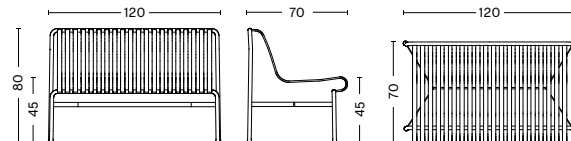

PALISSADE DINING BENCH W/O ARMREST

WIDTH / 120 cm / 47.24"
DEPTH / 70 cm / 27.56"
HEIGHT / 80 cm / 31.49"
SEAT HEIGHT / 45 cm / 17.71"