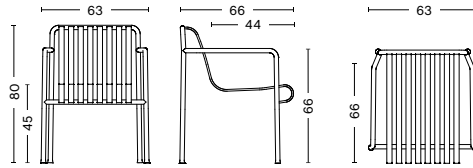

Care- and maintenance instructions and test certificates are available at hay.com.

DIMENSIONS

PALISSADE TABLE

LENGTH / 82,5 cm / 32.48"
 WIDTH / 90 cm / 35.43"
 HEIGHT / 75 cm / 29.53"

PALISSADE TABLE

LENGTH / 170 cm / 66.93"
 WIDTH / 90 cm / 35.43"
 HEIGHT / 75 cm / 29.53"

PALISSADE LOUNGE CHAIR LOW

WIDTH / 73 cm / 28.74"
 DEPTH / 81 cm / 31.89"
 HEIGHT / 70 cm / 27.56"
 SEAT HEIGHT / 38 cm / 14.96"
 SEAT DEPTH / 49 cm / 19.29"

PALISSADE LOUNGE CHAIR HIGH

WIDTH / 73 cm / 28.74"
 DEPTH / 92 cm / 36.22"
 HEIGHT / 88 cm / 34.65"
 SEAT HEIGHT / 38 cm / 14.96"
 SEAT DEPTH / 49 cm / 19.29"

PALISSADE BAR STOOL

WIDTH / 38 cm / 14.96"
 DEPTH / 45 cm / 17.72"
 HEIGHT / 78 cm / 30.71"

PALISSADE DINNING ARMCHAIR

WIDTH / 63 cm / 24.80"
DEPTH / 66 cm / 25.98"
HEIGHT / 80 cm / 31.49"
SEAT HEIGHT / 45 cm / 17.71"
SEAT DEPTH / 44 cm / 17.32"