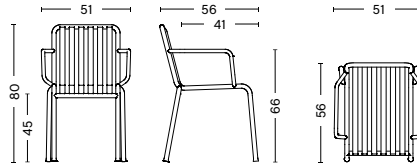

PALISSADE LOUNGE CHAIR LOW

WIDTH / 73 cm / 28.74"
 DEPTH / 81 cm / 31.89"
 HEIGHT / 70 cm / 27.56"
 SEAT HEIGHT / 38 cm / 14.96"
 SEAT DEPTH / 49 cm / 19.29"

PALISSADE LOUNGE CHAIR HIGH

WIDTH / 73 cm / 28.74"
 DEPTH / 92 cm / 36.22"
 HEIGHT / 88 cm / 34.65"
 SEAT HEIGHT / 38 cm / 14.96"
 SEAT DEPTH / 49 cm / 19.29"

PALISSADE BAR STOOL

WIDTH / 38 cm / 14.96"
 DEPTH / 45 cm / 17.72"
 HEIGHT / 78 cm / 30.71"

PALISSADE DINNING ARMCHAIR

WIDTH / 63 cm / 24.80"
DEPTH / 66 cm / 25.98"
HEIGHT / 80 cm / 31.49"
SEAT HEIGHT / 45 cm / 17.71"
SEAT DEPTH / 44 cm / 17.32"

PALISSADE CHAIR

WIDTH / 47 cm / 18.50"
DEPTH / 56 cm / 22.05"
HEIGHT / 80 cm / 31.49"
SEAT HEIGHT / 45 cm / 17.71"
SEAT DEPTH / 41 cm / 16.41"

PALISSADE ARMCHAIR

WIDTH / 51 cm / 20.08"
DEPTH / 56 cm / 22.05"
HEIGHT / 80 cm / 31.49"
SEAT HEIGHT / 45 cm / 17.71"
SEAT DEPTH / 41 cm / 16.41"