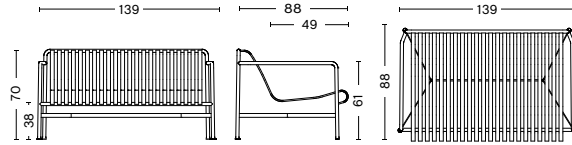

PALISSADE LOUNGE SOFA

WIDTH / 139 cm / 54.72"
DEPTH / 88 cm / 34.65"
HEIGHT / 70 cm / 27.56"
SEAT HEIGHT / 38 cm / 14.96"
SEAT DEPTH / 49 cm / 19.29"