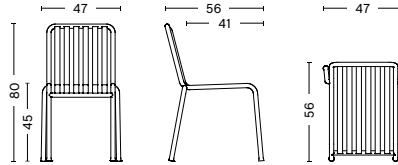

PALISSADE LOUNGE CHAIR LOW

WIDTH / 73 cm / 28.74"
 DEPTH / 81 cm / 31.89"
 HEIGHT / 70 cm / 27.56"
 SEAT HEIGHT / 38 cm / 14.96"
 SEAT DEPTH / 49 cm / 19.29"

PALISSADE LOUNGE CHAIR HIGH

WIDTH / 73 cm / 28.74"
 DEPTH / 92 cm / 36.22"
 HEIGHT / 88 cm / 34.65"
 SEAT HEIGHT / 38 cm / 14.96"
 SEAT DEPTH / 49 cm / 19.29"

PALISSADE BAR STOOL

WIDTH / 38 cm / 14.96"
 DEPTH / 45 cm / 17.72"
 HEIGHT / 78 cm / 30.71"

PALISSADE DINNING ARMCHAIR

WIDTH / 63 cm / 24.80"
DEPTH / 66 cm / 25.98"
HEIGHT / 80 cm / 31.49"
SEAT HEIGHT / 45 cm / 17.71"
SEAT DEPTH / 44 cm / 17.32"

PALISSADE CHAIR

WIDTH / 47 cm / 18.50"
DEPTH / 56 cm / 22.05"
HEIGHT / 80 cm / 31.49"
SEAT HEIGHT / 45 cm / 17.71"
SEAT DEPTH / 41 cm / 16.41"

PALISSADE ARMCHAIR

WIDTH / 51 cm / 20.08"
DEPTH / 56 cm / 22.05"
HEIGHT / 80 cm / 31.49"
SEAT HEIGHT / 45 cm / 17.71"
SEAT DEPTH / 41 cm / 16.41"