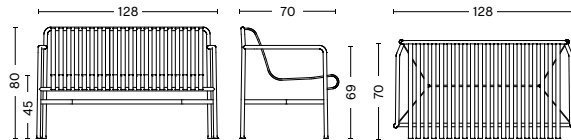

PALISSADE DINING BENCH

WIDTH / 128 cm / 50.39"
DEPTH / 70 cm / 27.56"
HEIGHT / 80 cm / 31.49"
SEAT HEIGHT / 45 cm / 17.71"