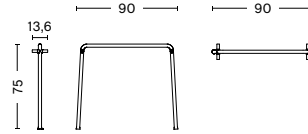

PALISSADE MIDDLE LEG

LENGTH / 90 cm / 35.43"
DEPTH / 13,5 cm / 5.31"
HEIGHT / 75 cm / 29.53"