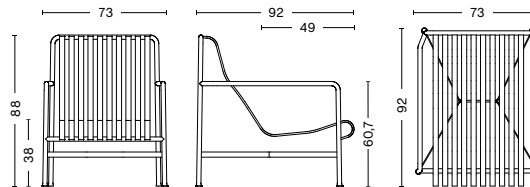

Care- and maintenance instructions and test certificates are available at hay.com.

DIMENSIONS

PALISSADE TABLE

LENGTH / 82,5 cm / 32.48"
 WIDTH / 90 cm / 35.43"
 HEIGHT / 75 cm / 29.53"

PALISSADE TABLE

LENGTH / 170 cm / 66.93"
 WIDTH / 90 cm / 35.43"
 HEIGHT / 75 cm / 29.53"

PALISSADE MIDDLE LEG

LENGTH / 90 cm / 35.43"
 DEPTH / 13,5 cm / 5.31"
 HEIGHT / 75 cm / 29.53"

PALISSADE LOUNGE SOFA

WIDTH / 139 cm / 54.72"
 DEPTH / 88 cm / 34.65"
 HEIGHT / 70 cm / 27.56"
 SEAT HEIGHT / 38 cm / 14.96"
 SEAT DEPTH / 49 cm / 19.29"

PALISSADE LOUNGE CHAIR LOW

WIDTH / 73 cm / 28.74"
 DEPTH / 81 cm / 31.89"
 HEIGHT / 70 cm / 27.56"
 SEAT HEIGHT / 38 cm / 14.96"
 SEAT DEPTH / 49 cm / 19.29"

PALISSADE LOUNGE CHAIR HIGH

WIDTH / 73 cm / 28.74"
 DEPTH / 92 cm / 36.22"
 HEIGHT / 88 cm / 34.65"
 SEAT HEIGHT / 38 cm / 14.96"
 SEAT DEPTH / 49 cm / 19.29"