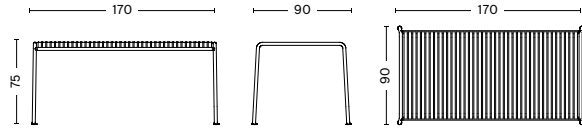

Care- and maintenance instructions and test certificates are available at hay.com.

DIMENSIONS

PALISSADE TABLE

LENGTH / 82,5 cm / 32.48"
 WIDTH / 90 cm / 35.43"
 HEIGHT / 75 cm / 29.53"

PALISSADE TABLE

LENGTH / 170 cm / 66.93"
 WIDTH / 90 cm / 35.43"
 HEIGHT / 75 cm / 29.53"