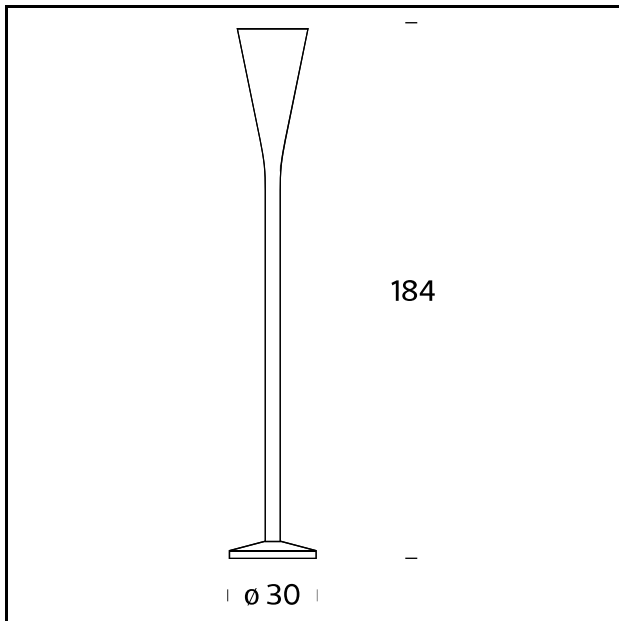

LUMINATOR

Pietro Chiesa, 1933

A lamp with such a modern personality that its date of birth is hard to believe. A long, narrow stem opens in an upward swoop to catch an upturned cone that hides the light source. Luminator was the first example on the market of an indirect emission floor lamp

RELATED PRODUCTS

RILUMINATOR

Floor Lamp

LUMINATOR (LED)

Floor Lamp

TECHNICAL SHEET

Floor lamp with dimmer. Indirect light emission. Nickel-plated brass finish. Black power cable, dimmer and plug.

MODEL NAME: Luminator

CODE: 05560N

DIMENSIONS: ø 31 × 184 cm

MATERIALS: Nickel-plated brass

BULB: 1×230W (HA) Eco Saver R7s/115

PLUG: Black

POWER CORD: Black

DIMMER: Dimmer

CERTIFICATIONS AND SYMBOLS: