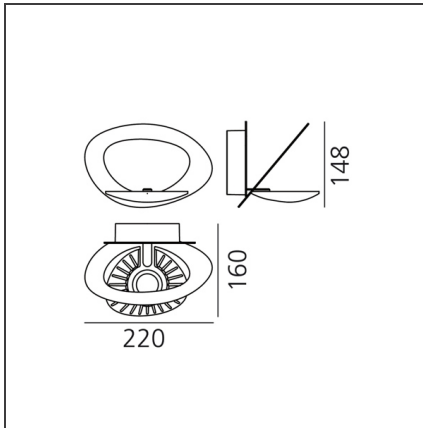

Pirce micro wall white LED 2700K

IP20 Dimmerable:

DESIGN BY

Giuseppe Maurizio Scutellà

DESCRIPTION

Specification: from a thin ceiling plate, gently descending waving spirals create enchanting effects of form and light.

TECHNICAL DRAWINGS

FEATURES

Article Code:	1248W10A	Material:	Aluminum
Colour:	white	Series:	Design
Installation:	Wall		

DIMENSIONS

Length:	cm 22	Glow Wire Test:	650
Width:	cm 16		
Height:	cm 14.8		

INCLUDED SOURCES

TECHNICAL DRAWINGS

FEATURES

Article Code:	1248010A	Material:	Aluminum
Colour:	white	Series:	Design
Installation:	Wall		

DIMENSIONS

Length:	cm 22	Glow Wire Test:	650
Width:	cm 16		
Height:	cm 14.8		

INCLUDED SOURCES