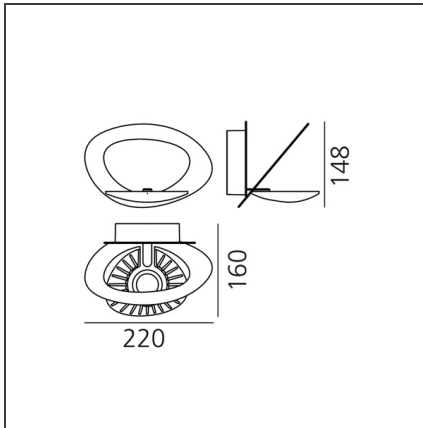

TECHNICAL DRAWINGS

FEATURES

Article Code:	1248W10A	Material:	Aluminum
Colour:	white	Series:	Design
Installation:	Wall		

DIMENSIONS

Length:	cm 22	Glow Wire Test:	650
Width:	cm 16		
Height:	cm 14.8		

INCLUDED SOURCES

Pirce micro wall white LED 3000K

IP20 Dimmerable:

DESIGN BY

Giuseppe Maurizio Scutellà

DESCRIPTION

Specification: from a thin ceiling plate, gently descending waving spirals create enchanting effects of form and light.

TECHNICAL DRAWINGS

FEATURES

Article Code:	1248010A	Material:	Aluminum
Colour:	white	Series:	Design
Installation:	Wall		

DIMENSIONS

Length:	cm 22	Glow Wire Test:	650
Width:	cm 16		
Height:	cm 14.8		

INCLUDED SOURCES