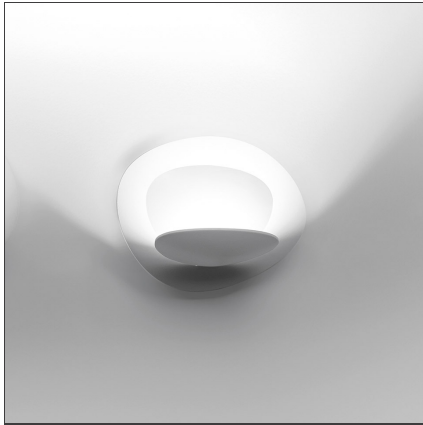

Pirce micro wall white LED 2700K

IP20 Dimmerable:

DESIGN BY

Giuseppe Maurizio Scutellà

DESCRIPTION

Specification: from a thin ceiling plate, gently descending waving spirals create enchanting effects of form and light.

TECHNICAL DRAWINGS

FEATURES

Article Code:	1248W10A	Material:	Aluminum
Colour:	white	Series:	Design
Installation:	Wall		

DIMENSIONS

Length:	cm 22	Glow Wire Test:	650
Width:	cm 16		
Height:	cm 14.8		

INCLUDED SOURCES

Pirce micro wall white LED 3000K

IP20 Dimmerable:

DESIGN BY

Giuseppe Maurizio Scutellà

DESCRIPTION

Specification: from a thin ceiling plate, gently descending waving spirals create enchanting effects of form and light.

TECHNICAL DRAWINGS

FEATURES

Article Code:	1248010A	Material:	Aluminum
Colour:	white	Series:	Design
Installation:	Wall		

DIMENSIONS

Length:	cm 22	Glow Wire Test:	650
Width:	cm 16		
Height:	cm 14.8		

INCLUDED SOURCES