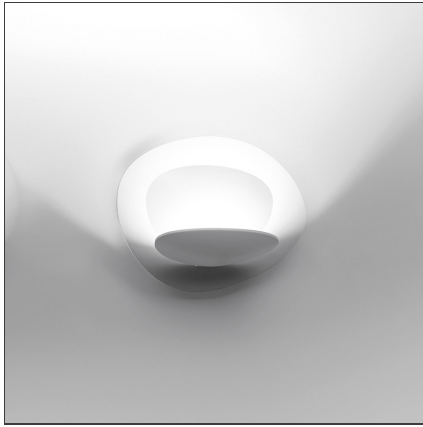

Pirce micro wall white LED 2700K

IP20 Dimmerable:

DESIGN BY

Giuseppe Maurizio Scutellà

DESCRIPTION

Specification: from a thin ceiling plate, gently descending waving spirals create enchanting effects of form and light.

TECHNICAL DRAWINGS

FEATURES

Article Code:	1248W10A	Material:	Aluminum
Colour:	white	Series:	Design
Installation:	Wall		

DIMENSIONS

Length:	cm 22	Glow Wire Test:	650
Width:	cm 16		
Height:	cm 14.8		

INCLUDED SOURCES

Pirce micro wall white LED 3000K

IP20 Dimmerable:

DESIGN BY

Giuseppe Maurizio Scutellà

DESCRIPTION

Specification: from a thin ceiling plate, gently descending waving spirals create enchanting effects of form and light.

TECHNICAL DRAWINGS

FEATURES

Article Code:	1248010A	Material:	Aluminum
Colour:	white	Series:	Design
Installation:	Wall		

DIMENSIONS

Length:	cm 22	Glow Wire Test:	650
Width:	cm 16		
Height:	cm 14.8		

INCLUDED SOURCES