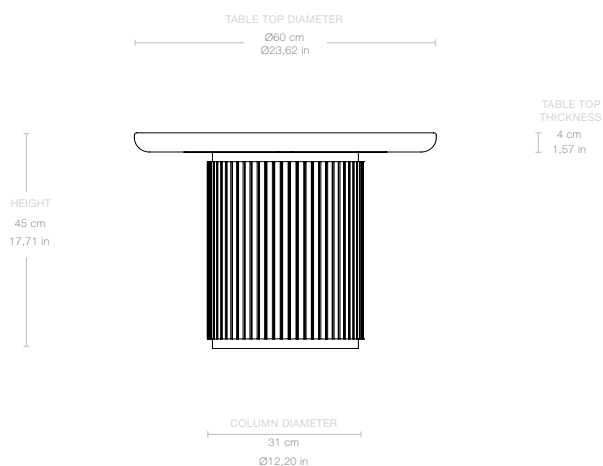

MATERIALS

Solid Oak, Veneer Oak

Dimensions

TABLE TOP DIAMETER $\varnothing 60$ cm / $\varnothing 23,62$ in

HEIGHT 45 cm / 17,71 in

COLUMN DIAMETER $\varnothing 31$ cm / $\varnothing 12,20$ in

TABLE TOP THICKNESS 4 cm / 1,57 in

Weight

TOTAL WEIGHT 18,5 kg / 40,78 lbs

TABLE TOP WEIGHT 12,5 kg / lbs

COLUMN WEIGHT 6 kg / 13,22 lbs

Number of parcels 2

TABLE TOP

PACKAGING LENGTH	80 cm / 31,49 in
PACKAGING WIDTH	80 cm / 31,49 in
PACKAGING HEIGHT	12 cm / 4,72 in
PACKAGING WEIGHT	15 kg / 33,06 lbs
GROSS WEIGHT	27,5 kg / 60,62 lbs

COLUMN

PACKAGING LENGTH	39 cm / 27,55 in
PACKAGING WIDTH	60 cm / 23,62 in
PACKAGING HEIGHT	48 cm / 32,28 in
PACKAGING WEIGHT	3 kg / 42,32 lbs
GROSS WEIGHT	9 kg / 159,17 lbs

SUSTAINABILITY Parts can be separated and sorted for recycling.