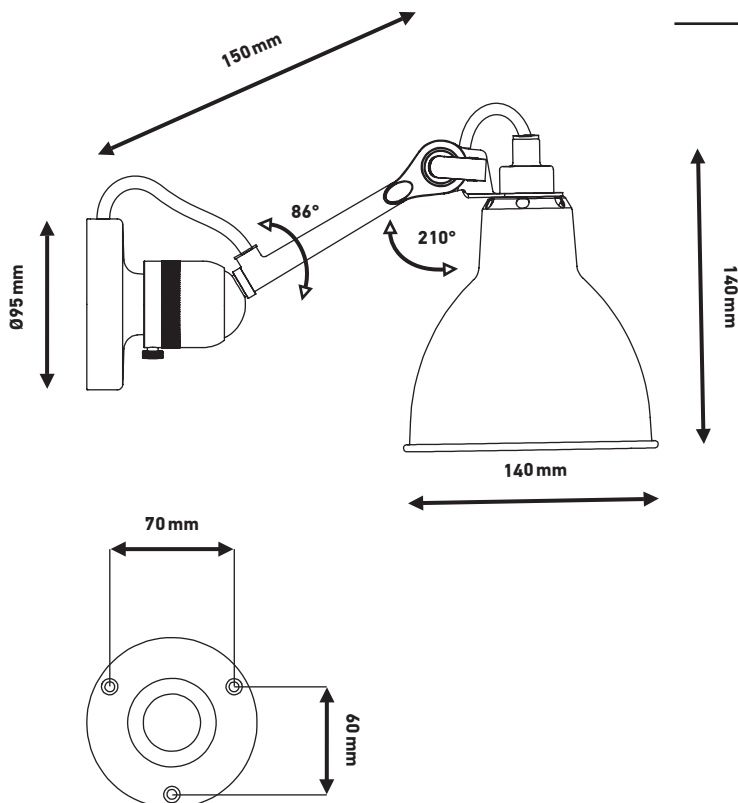

TECHNICAL SHEET / FICHE TECHNIQUE

LAMPE GRAS N°304

FINISHES / FINITIONS