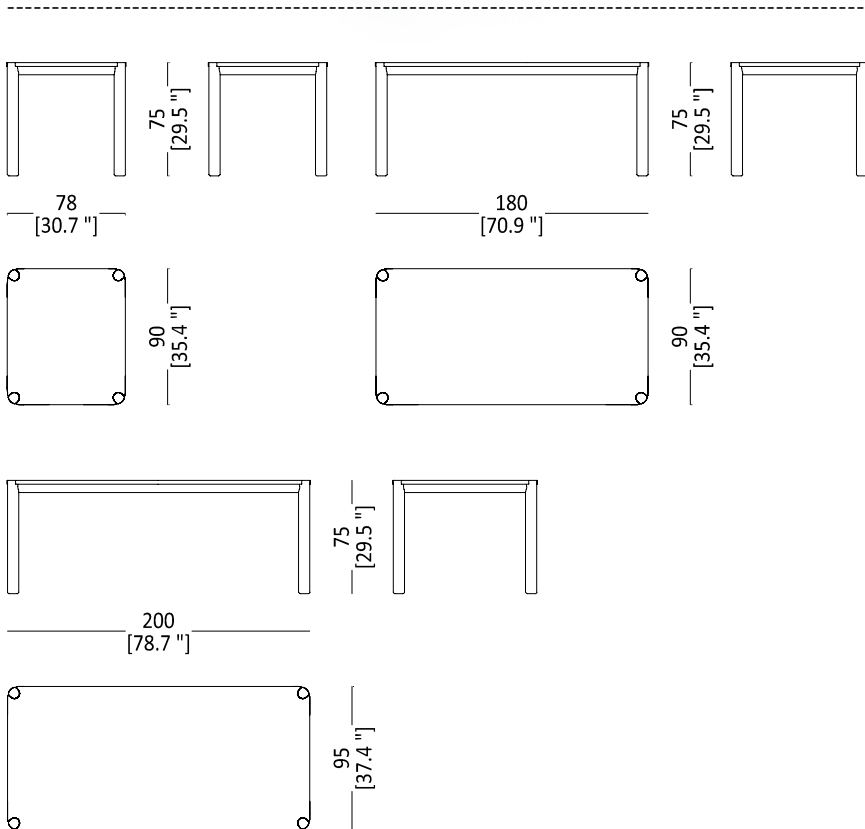

Stains available in standard production: black and burgundy

info@zanat.org / sales@zanat.org
t/f +387 36 727 299 / www.zanat.org

IMPROVE YOUR HOME & IMPROVE OUR WORLD

ZANAT