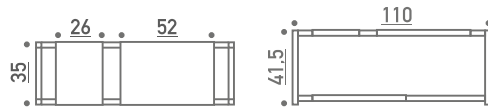

THE BOTANIC SHELF

THE BOTANIC SHELF
High, oak black, black

THE BOTANIC SHELF
Medium, oak black, black

THE BOTANIC SHELF
Low, oak natural, black

Oak
natural

black

powder coating