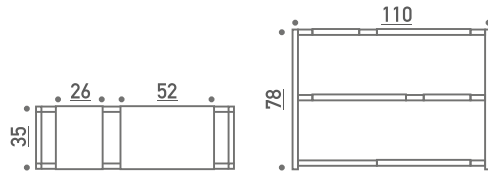

THE BOTANIC SHELF

THE BOTANIC SHELF
High, oak black, black

THE BOTANIC SHELF
Medium, oak black, black

THE BOTANIC SHELF
Low, oak natural, black

Oak
natural

black

powder coating