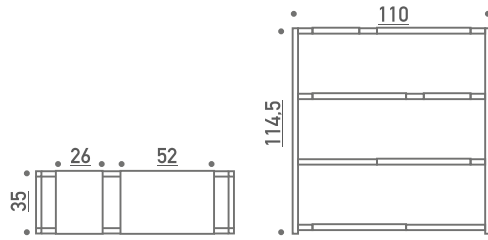

THE BOTANIC SHELF

THE BOTANIC SHELF
High, oak black, black

THE BOTANIC SHELF
Medium, oak black, black

THE BOTANIC SHELF
Low, oak natural, black

Oak
natural

black

powder coating