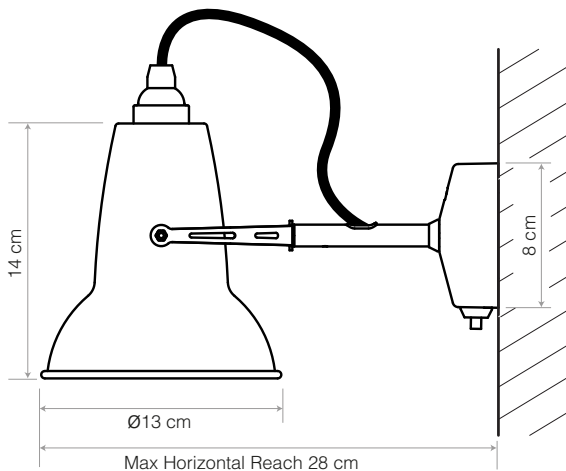

Description

This compact, directional wall light is easy to mount, easy to use (the die-cast aluminium scone has an integrated switch) and with its glossy white bone china shade that turns translucent when the light is on, it looks beautiful too.

Materials

- Gloss paint finish
- Bone china shade
- Grey fabric braided cable
- Chrome plated fittings
- Die-cast aluminium wall plate
- IP20 rating

Dimensions

- Shade diameter: $\varnothing 13\text{cm}$
- Shade height: 14cm
- Max reach: 28cm (from wall to shade)
- Wall plate: 8 x 8cm
- Light Packaging (L x W x H): 27cm x 23.5cm x 16.5cm
- Light Packaged Weight: 0.95kg

Electrical

- Voltage: 220/240V, 50/60Hz
- Class II - Double insulated
- E14 lamp holder
- Maximum permitted bulb: 15W CFL / 6W LED E14
- Push switch on wall plate
- Light can be wired to an external light switch
- Bulb not included