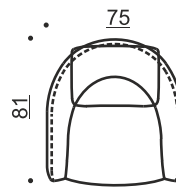

BONNET CLUB CHAIR SKID-LEG
Master 53 leather