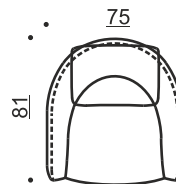

BONNET CLUB CHAIR U-LEG
Master 53 leather