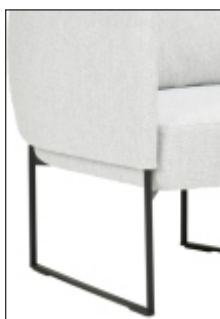

BONNET BAR CHAIR 93 SKID-LEG
Opera 02

BONNET BAR CHAIR 103
Opera 02

BONNET BAR CHAIR 103 SKID-LEG
Opera 02

BONITA & BONNET

BONNET CLUB CHAIR
Master 53 leather

BONNET CLUB CHAIR SKID-LEG
Master 53 leather

BONNET CLUB CHAIR U-LEG
Master 53 leather

BONNET 186 SOFA
Coda 2 410 (Kvadrat)

BONNET
METAL LEG

BONITA LEG
BONITA ONLY

SKID LEG BASE
BONNET ONLY*

U LEG BASE
CLUB CHAIR ONLY*

*= extra price

BONNET GRAND

BONNET GRAND CHAIR
Orsetto 0011