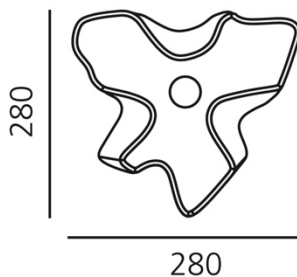

OPTICS

Emission:	Diffused And Direct
-----------	---------------------

DIMENSIONS

Length:	cm 18
Width:	cm 18
Height:	cm 19

DIMENSIONS

COLOUR

LAMPS NOT INCLUDED

	Category:	HALO
	Number:	1
	Lbs:	Qt26
	Watt:	46W
	Socket:	E14
	Type:	N/s
	Luminous Flux (lm):	630lm
	Colour Rendering:	1a
	Colour temperature (K):	2800K

OPTICS

Emission:	Diffused And Direct
-----------	---------------------

DIMENSIONS

Length:	cm 28
Width:	cm 28
Height:	cm 23

DIMENSIONS

LAMPS NOT INCLUDED

	Category:	HALO
	Number:	1
	Lbs:	A60
	Watt:	77W
	Socket:	E27
	Luminous Flux (lm):	1320lm
	Colour Rendering:	1a
	Colour temperature (K):	2900K
	Duration (h):	1000h