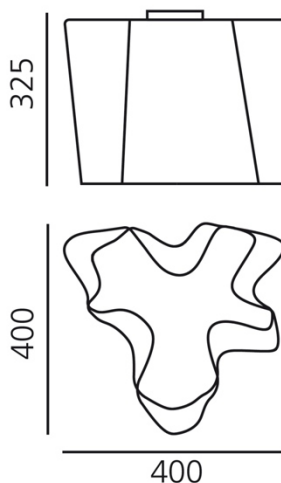

TECHNICAL DATA SHEET

FEATURES

Product name:	Logico ceiling
Article Code:	0452020A
Colour:	White
Material:	Blown glass, aluminium
Series:	Design
Environment:	Indoor
Area contract:	Hospitality Hotel, Hospitality Restaurant, Office

OPTICS

Emission:	Diffused And Direct
-----------	---------------------

DIMENSIONS

Length:	cm 40
Width:	cm 40
Height:	cm 32.5

DIMENSIONS

LAMPS NOT INCLUDED

	Category:	HALO
	Number:	1
	Lbs:	Qa60
	Watt:	116W
	Socket:	E27
	Type:	Hsgsa/c/ub
	Colour Rendering:	1a
	Colour temperature (K):	2900K

OPTICS

Emission:	Diffused And Direct
-----------	---------------------

DIMENSIONS

Length:	cm 18
Width:	cm 18
Height:	cm 19

DIMENSIONS

COLOUR

LAMPS NOT INCLUDED

	Category:	HALO
	Number:	1
	Lbs:	Qt26
	Watt:	46W
	Socket:	E14
	Type:	N/s
	Luminous Flux (lm):	630lm
	Colour Rendering:	1a
	Colour temperature (K):	2800K

OPTICS

Emission:	Diffused And Direct
-----------	---------------------

DIMENSIONS

Length:	cm 28
Width:	cm 28
Height:	cm 23

DIMENSIONS

LAMPS NOT INCLUDED

	Category:	HALO
	Number:	1
	Lbs:	A60
	Watt:	77W
	Socket:	E27
	Luminous Flux (lm):	1320lm
	Colour Rendering:	1a
	Colour temperature (K):	2900K
	Duration (h):	1000h