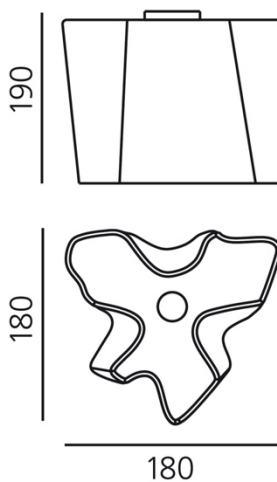

OPTICS

Emission:	Diffused And Direct
-----------	---------------------

DIMENSIONS

Length:	cm 40
Width:	cm 40
Height:	cm 32.5

DIMENSIONS

LAMPS NOT INCLUDED

	Category:	HALO
	Number:	1
	Lbs:	Qa60
	Watt:	116W
	Socket:	E27
	Type:	Hsgsa/c/ub
	Colour Rendering:	1a
	Colour temperature (K):	2900K

TECHNICAL DATA SHEET

FEATURES

Product name:	Logico Micro ceiling
Article Code:	0644020A
Colour:	White
Material:	Blown glass, aluminium
Series:	Design
Environment:	Indoor
Area contract:	Hospitality Hotel, Hospitality Restaurant, Office

OPTICS

Emission:	Diffused And Direct
-----------	---------------------

DIMENSIONS

Length:	cm 18
Width:	cm 18
Height:	cm 19

DIMENSIONS

COLOUR

LAMPS NOT INCLUDED

	Category:	HALO
	Number:	1
	Lbs:	Qt26
	Watt:	46W
	Socket:	E14
	Type:	N/s
	Luminous Flux (lm):	630lm
	Colour Rendering:	1a
	Colour temperature (K):	2800K

OPTICS

Emission:	Diffused And Direct
-----------	---------------------

DIMENSIONS

Length:	cm 28
Width:	cm 28
Height:	cm 23

DIMENSIONS

LAMPS NOT INCLUDED

	Category:	HALO
	Number:	1
	Lbs:	A60
	Watt:	77W
	Socket:	E27
	Luminous Flux (lm):	1320lm
	Colour Rendering:	1a
	Colour temperature (K):	2900K
	Duration (h):	1000h