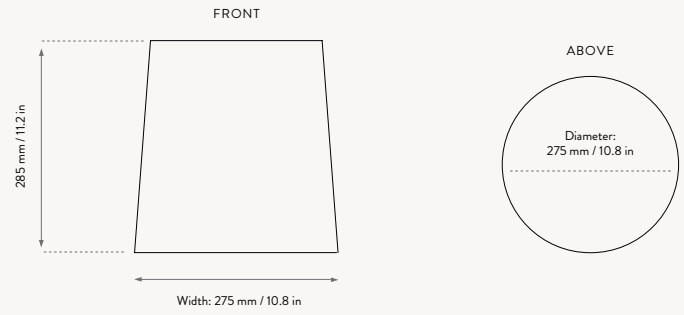

ECLIPSE LAMPSHADE - MEDIUM