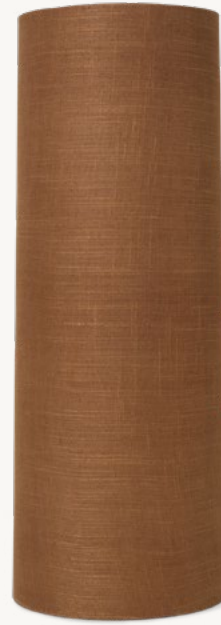

Eclipse Lampshade Collection

Eclipse Lampshade Collection

Add an elegant feel to any room with the classic Eclipse Lampshade. Available in various sizes and soft colours, the Eclipse Lampshade in textile instantly alters and elevates the expression of your lamp. Pair the Eclipse Lampshade with your preferred lamp base from the ferm LIVING collection to make the ideal lighting solution for your home.

PRODUCT DETAILS

- Product type:** Lampshades for indoor use only.
- Origin:** China
- Material:** Lampshade covered with fabric made of 90% linen and 10% polyester.
Inner steel structure
- Assembly:** The base and lamp shade are separately

Eclipse Lampshade Large

1104264882
Natural

1104264883
Sand

1104264884
Curry

SIZE: Ø: 42 X H: 40 CM / Ø: 16.5 X H: 15.7 IN · MATERIAL: FABRIC COVERED LAMPSHADE WITH STEEL STRUCTURE

CARE: DUST OFF OR CAREFULLY VACUUM CLEAN · INFO: FITS E27 SOCKETS. FITS POST FLOOR LAMP BASE

COUNTRY OF ORIGIN: CHINA · NET. WEIGHT: 1.1 KG · PACKSIZE: 2

Eclipse Lampshade Long

100356206
Natural

1104264881
Sand

100356302
Curry

SIZE: Ø: 30 X H: 80 CM / Ø: 11.8 X H: 31.5 IN · MATERIAL: FABRIC COVERED LAMP SHADE WITH STEEL STRUCTURE