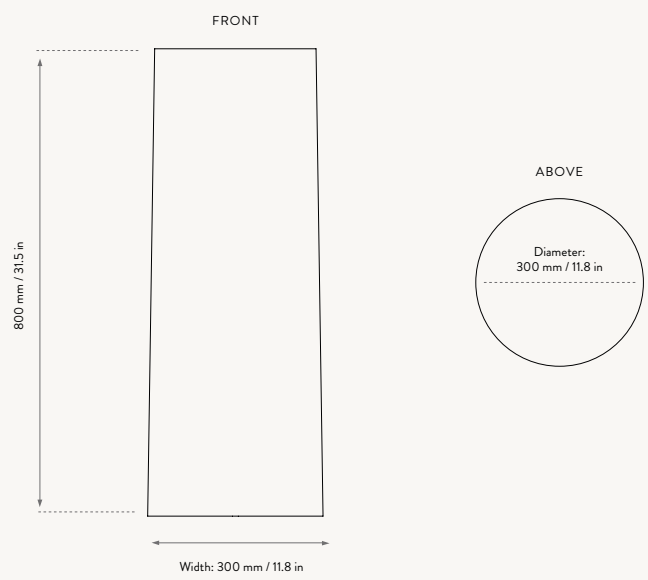

ECLIPSE LAMPSHADE - LONG