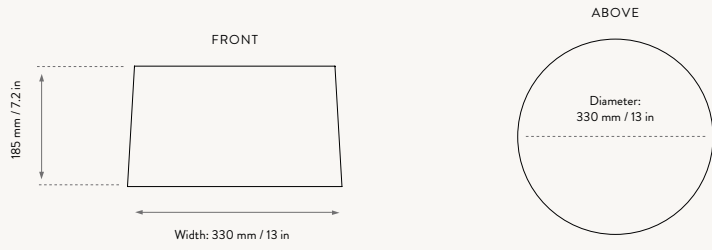

ECLIPSE LAMPSHADE - SHORT