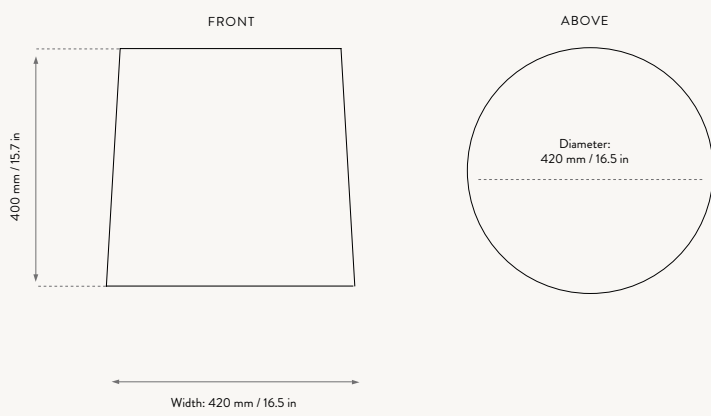

ECLIPSE LAMPSHADE - LARGE